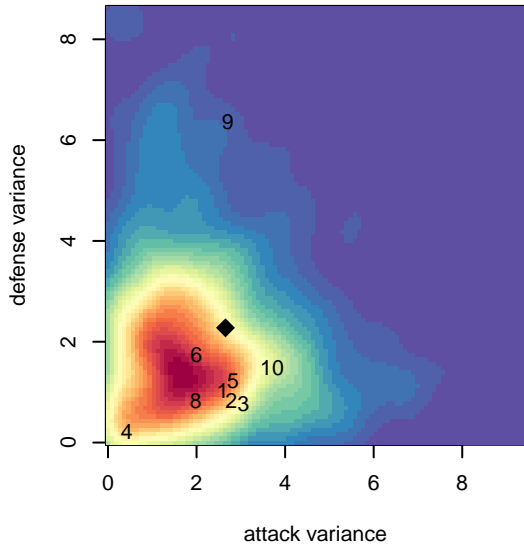

Eastside Timbers Black B03

Eastside United FC
 Gresham, OR
 B03 total strength=1238
 attack=6.6 defense=3.16
 fall league = PTT B03 Premier White
 spr league = Spr OYS B03 Premier White
 notes= Aberdeen; Moffit 2014

alt names used:
 ET Black [B03]
 Eastside Timbers 03B Black
 Eastside Timbers 03B Black
 Eastside Timbers 03B Black

Venues played:
 2016 Beaverton Cup BU14 Silver
 2016 Bend Premier Cup Timbers Super Group
 2016 PTT B03 Premier White
 2016 Spr OYS B03 Premier White
 2016 OYS State Cup B03

**attack and defense variance (black dot)
relative to other teams
and top 10 in region**

**attack and defense rating
relative to others at age
and all opponents in last 13 months**

Performance relative to 13 month average