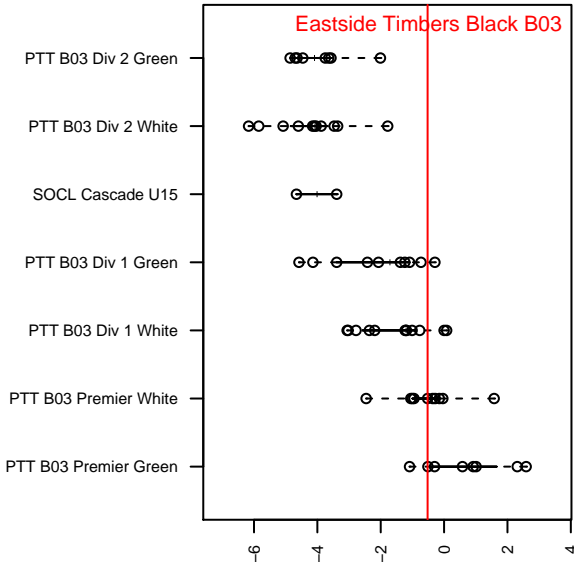

Eastside Timbers Black B03

Eastside United FC
 Gresham, OR
 B03 total strength=1238
 attack=6.6 defense=3.16
 fall league = PTT B03 Premier White
 spr league = Spr OYS B03 Premier White
 notes= Aberdeen; Moffit 2014

alt names used:
 ET Black [B03]
 Eastside Timbers 03B Black
 Eastside Timbers 03B Black
 Eastside Timbers 03B Black

Venues played:
 2016 Beaverton Cup BU14 Silver
 2016 Bend Premier Cup Timbers Super Group
 2016 PTT B03 Premier White
 2016 Spr OYS B03 Premier White
 2016 OYS State Cup B03

**attack and defense variance (black dot)
relative to other teams
and top 10 in region**

**attack and defense rating
relative to others at age
and all opponents in last 13 months**

Performance relative to 13 month average