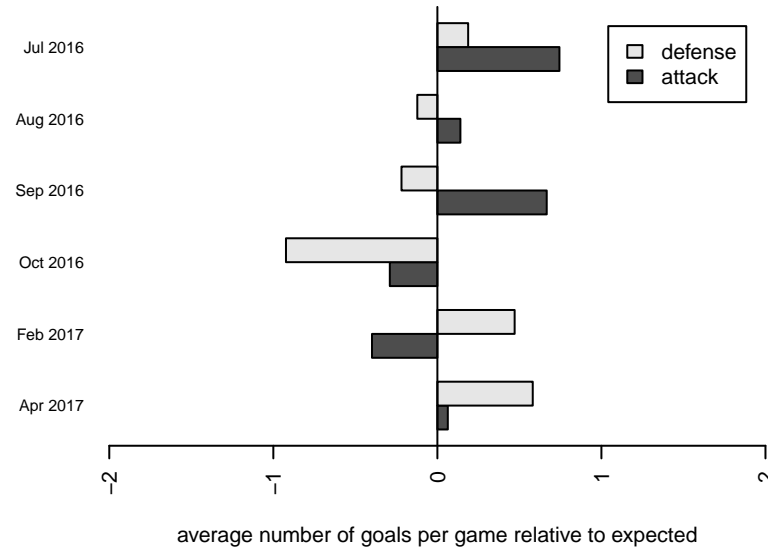

Performance relative to 13 month average