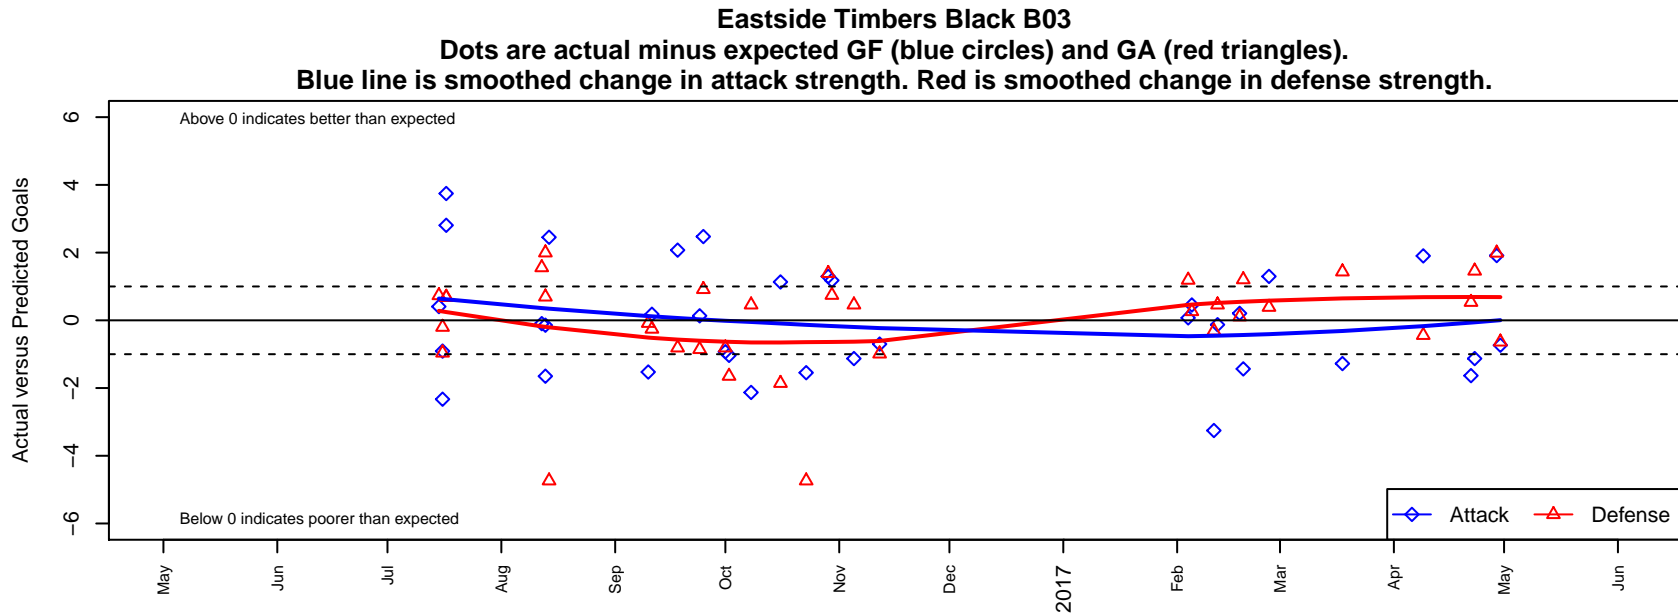

Eastside Timbers Black B03

Eastside United FC
 Gresham, OR
 B03 total strength=1238
 attack=6.6 defense=3.16
 fall league = PTT B03 Premier White
 spr league = Spr OYS B03 Premier White
 notes= Aberdeen; Moffit 2014

alt names used:
 ET Black [B03]
 Eastside Timbers 03B Black
 Eastside Timbers 03B Black
 Eastside Timbers 03B Black

Venues played:
 2016 Beaverton Cup BU14 Silver
 2016 Bend Premier Cup Timbers Super Group
 2016 PTT B03 Premier White
 2016 Spr OYS B03 Premier White
 2016 OYS State Cup B03

**attack and defense variance (black dot)
relative to other teams
and top 10 in region**

**attack and defense rating
relative to others at age
and all opponents in last 13 months**

Performance relative to 13 month average