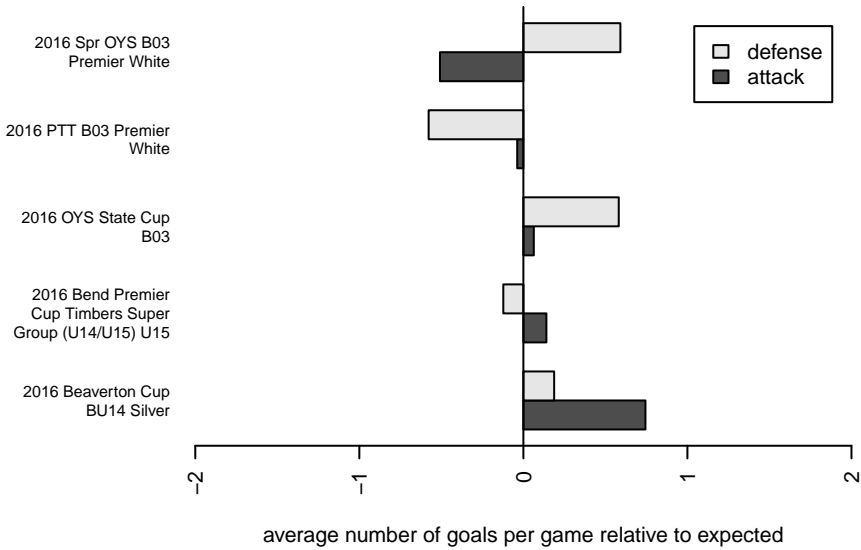

Eastside Timbers Black B03

Eastside United FC
 Gresham, OR
 B03 total strength=1238
 attack=6.6 defense=3.16
 fall league = PTT B03 Premier White
 spr league = Spr OYS B03 Premier White
 notes= Aberdeen; Moffit 2014

alt names used:
 ET Black [B03]
 Eastside Timbers 03B Black
 Eastside Timbers 03B Black
 Eastside Timbers 03B Black

Venues played:
 2016 Beaverton Cup BU14 Silver
 2016 Bend Premier Cup Timbers Super Group
 2016 PTT B03 Premier White
 2016 Spr OYS B03 Premier White
 2016 OYS State Cup B03

**attack and defense variance (black dot)
relative to other teams
and top 10 in region**

**attack and defense rating
relative to others at age
and all opponents in last 13 months**

Performance relative to 13 month average